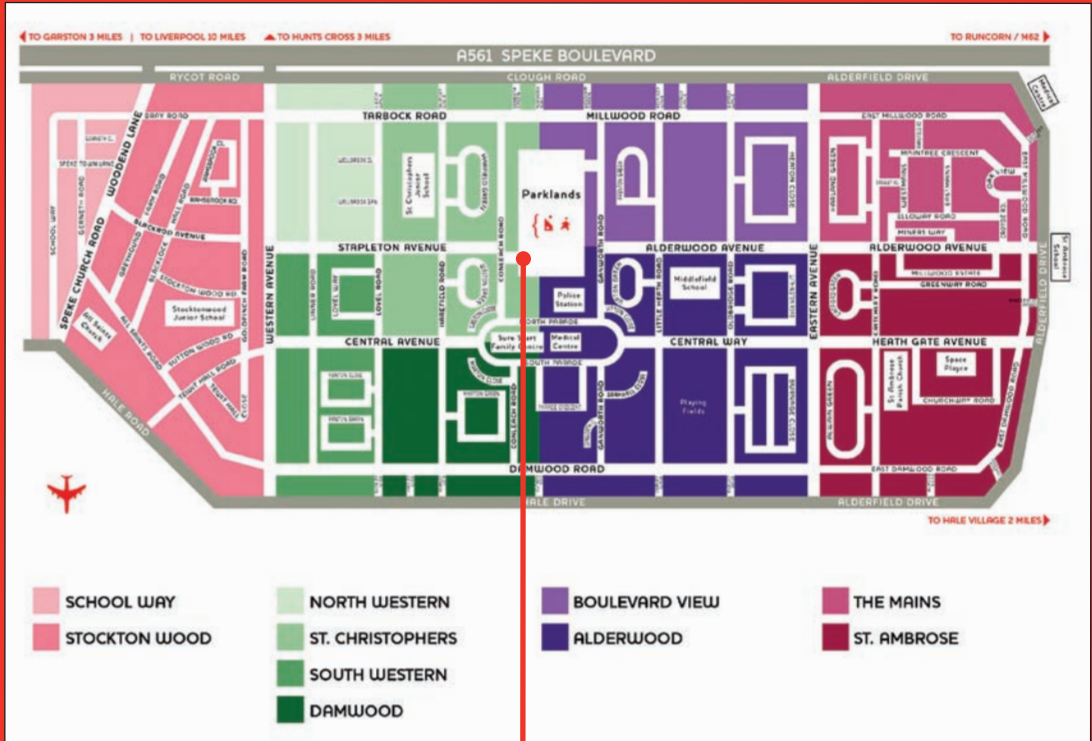

Where Our Homes Are: Speke

NEIGHBOURHOODS OF CHOICE (SPEKE)

SPEKE OFFICE

Head office in Speke:

SLH Group, Parklands, Conleach Road, Speke, Liverpool L24 0TY

Open: Monday to Friday: 9am – 5pm

Except Wednesday when the office closes at 1 pm for staff training

Where Our Homes Are: Garston

NEIGHBOURHOODS OF CHOICE (GARSTON)

**GARSTON
OFFICE**

Garston office:

2 St Mary's Road, Garston, L19 2JU

Open: Monday, Thursday, Friday: 10am-2pm

Wednesday: 10am-1pm

Tuesday: closed